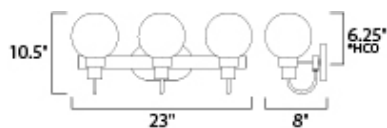

PRODUCT DESCRIPTION

This classic Mid Century Modern design features a frame finished in a combination of Bronze and Satin Brass. The arms terminate at rings that support Clear heavy blown glass shades which were prevalent in this era.

MEASUREMENTS

DIMENSION : 23" W x 10.5" H x 8" Ext
BACK PLATE : 7.88" W x 4.65" H x 6.25" HCO
HANGING WEIGHT : 5.51 lb

LAMPING

INPUT VOLTAGE : 120V
BULB : 3 x 60W Incandescent E12 Candelabra , 180W Total
BULB INCLUDED : (Not Included)
DIMMABLE : Yes

FINISHES OPTION

Bronze / Satin Brass (BZSBR)

GLASS

Clear CL

MATERIAL

Steel, Glass

RATINGS

cULus
Damp Location

ADDITIONAL

INSTALL UP/DOWN: Up
OPERATING TEMPERATURE:
-20°C (-4°F), 40°C (104°F)

Always consult a qualified electrician before installing any lighting product.